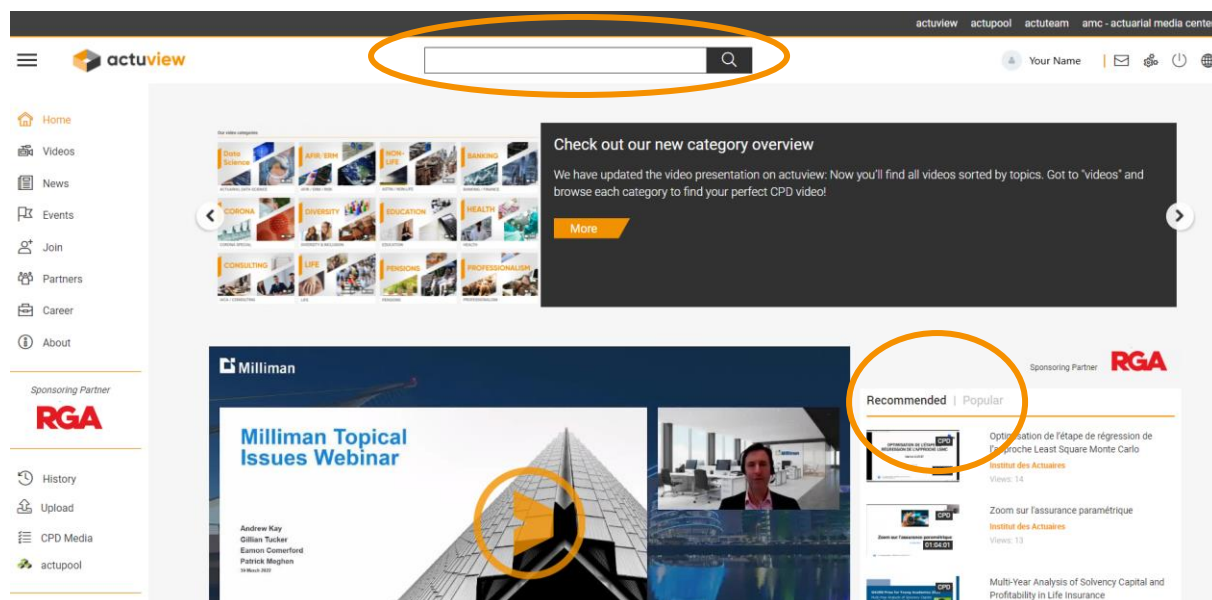

You will be receiving a confirmation email from actuvview.
If you have not received your personal registration code, please contact your institution.

Login

From now on you will use **Login** at the top right-hand side to enter your username and password.

Login

Please login with your username. Your email address will not be accepted.

[Register now](#) [Forgot password?](#)

Sign in

Once logged in, you will be on the main display page of the actuvview website, which will display recommended uploads or most viewed items. The 'Search' functionality may also help you look for a video which is not displayed.